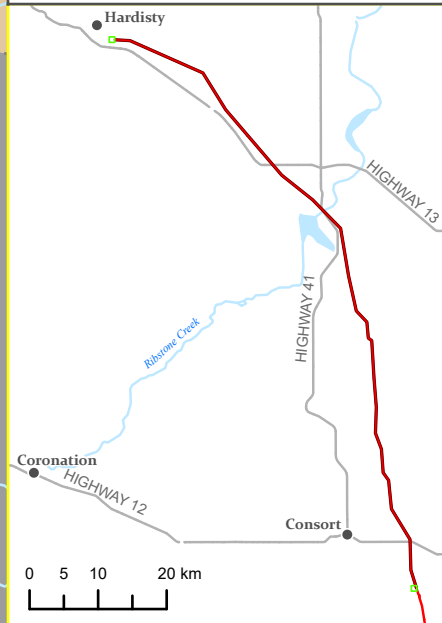

Edmonton

Hardisty

Alberta

Saskatchewan

Saskatoon

Calgary

Keystone XL North Spread

- Municipalities
- Keystone XL Pipeline
- Rivers
- Parks

Coordinate System: NAD 1983 UTM Zone 12N
Projection: Transverse Mercator
Datum: North American 1983

Montana

Pipeline Continues